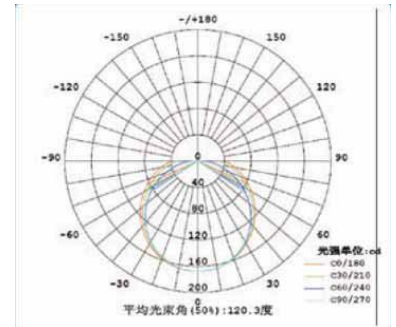

TUC/Y18/09BG 4/2 尺燈管系列

Specifications :

Model	TUC18BG	TUY18BG	TUC09BG	TUY09BG
Input	AC 90~265V			
Power Consumption	18W±10%		9W±10%	
Power Factor	0.98			
LED Source	Made in Taiwan			
Base	G13			
CCT	6000K	3000K	6000K	3000K
CRI	>70			
Luminous Flux	1630 Lm	1500 Lm	770 Lm	730 Lm
Beam Angle	120°			
Illuminance@1M	290 Lux	282 Lux	163 Lux	158 Lux
Illuminance@2M	102 Lux	100 Lux	53 Lux	50 Lux
Operating Temperature	-20~40°C			
Storage Temperature	-40~80°C			
Dimensions	(D ₁ ×D ₂)×H=(ψ28.2×ψ32)×1198mm		(D ₁ ×D ₂)×H=(ψ28.2×ψ32)×598mm	
Weight	450g		205g	
Certification	CE,PSE,FCC			